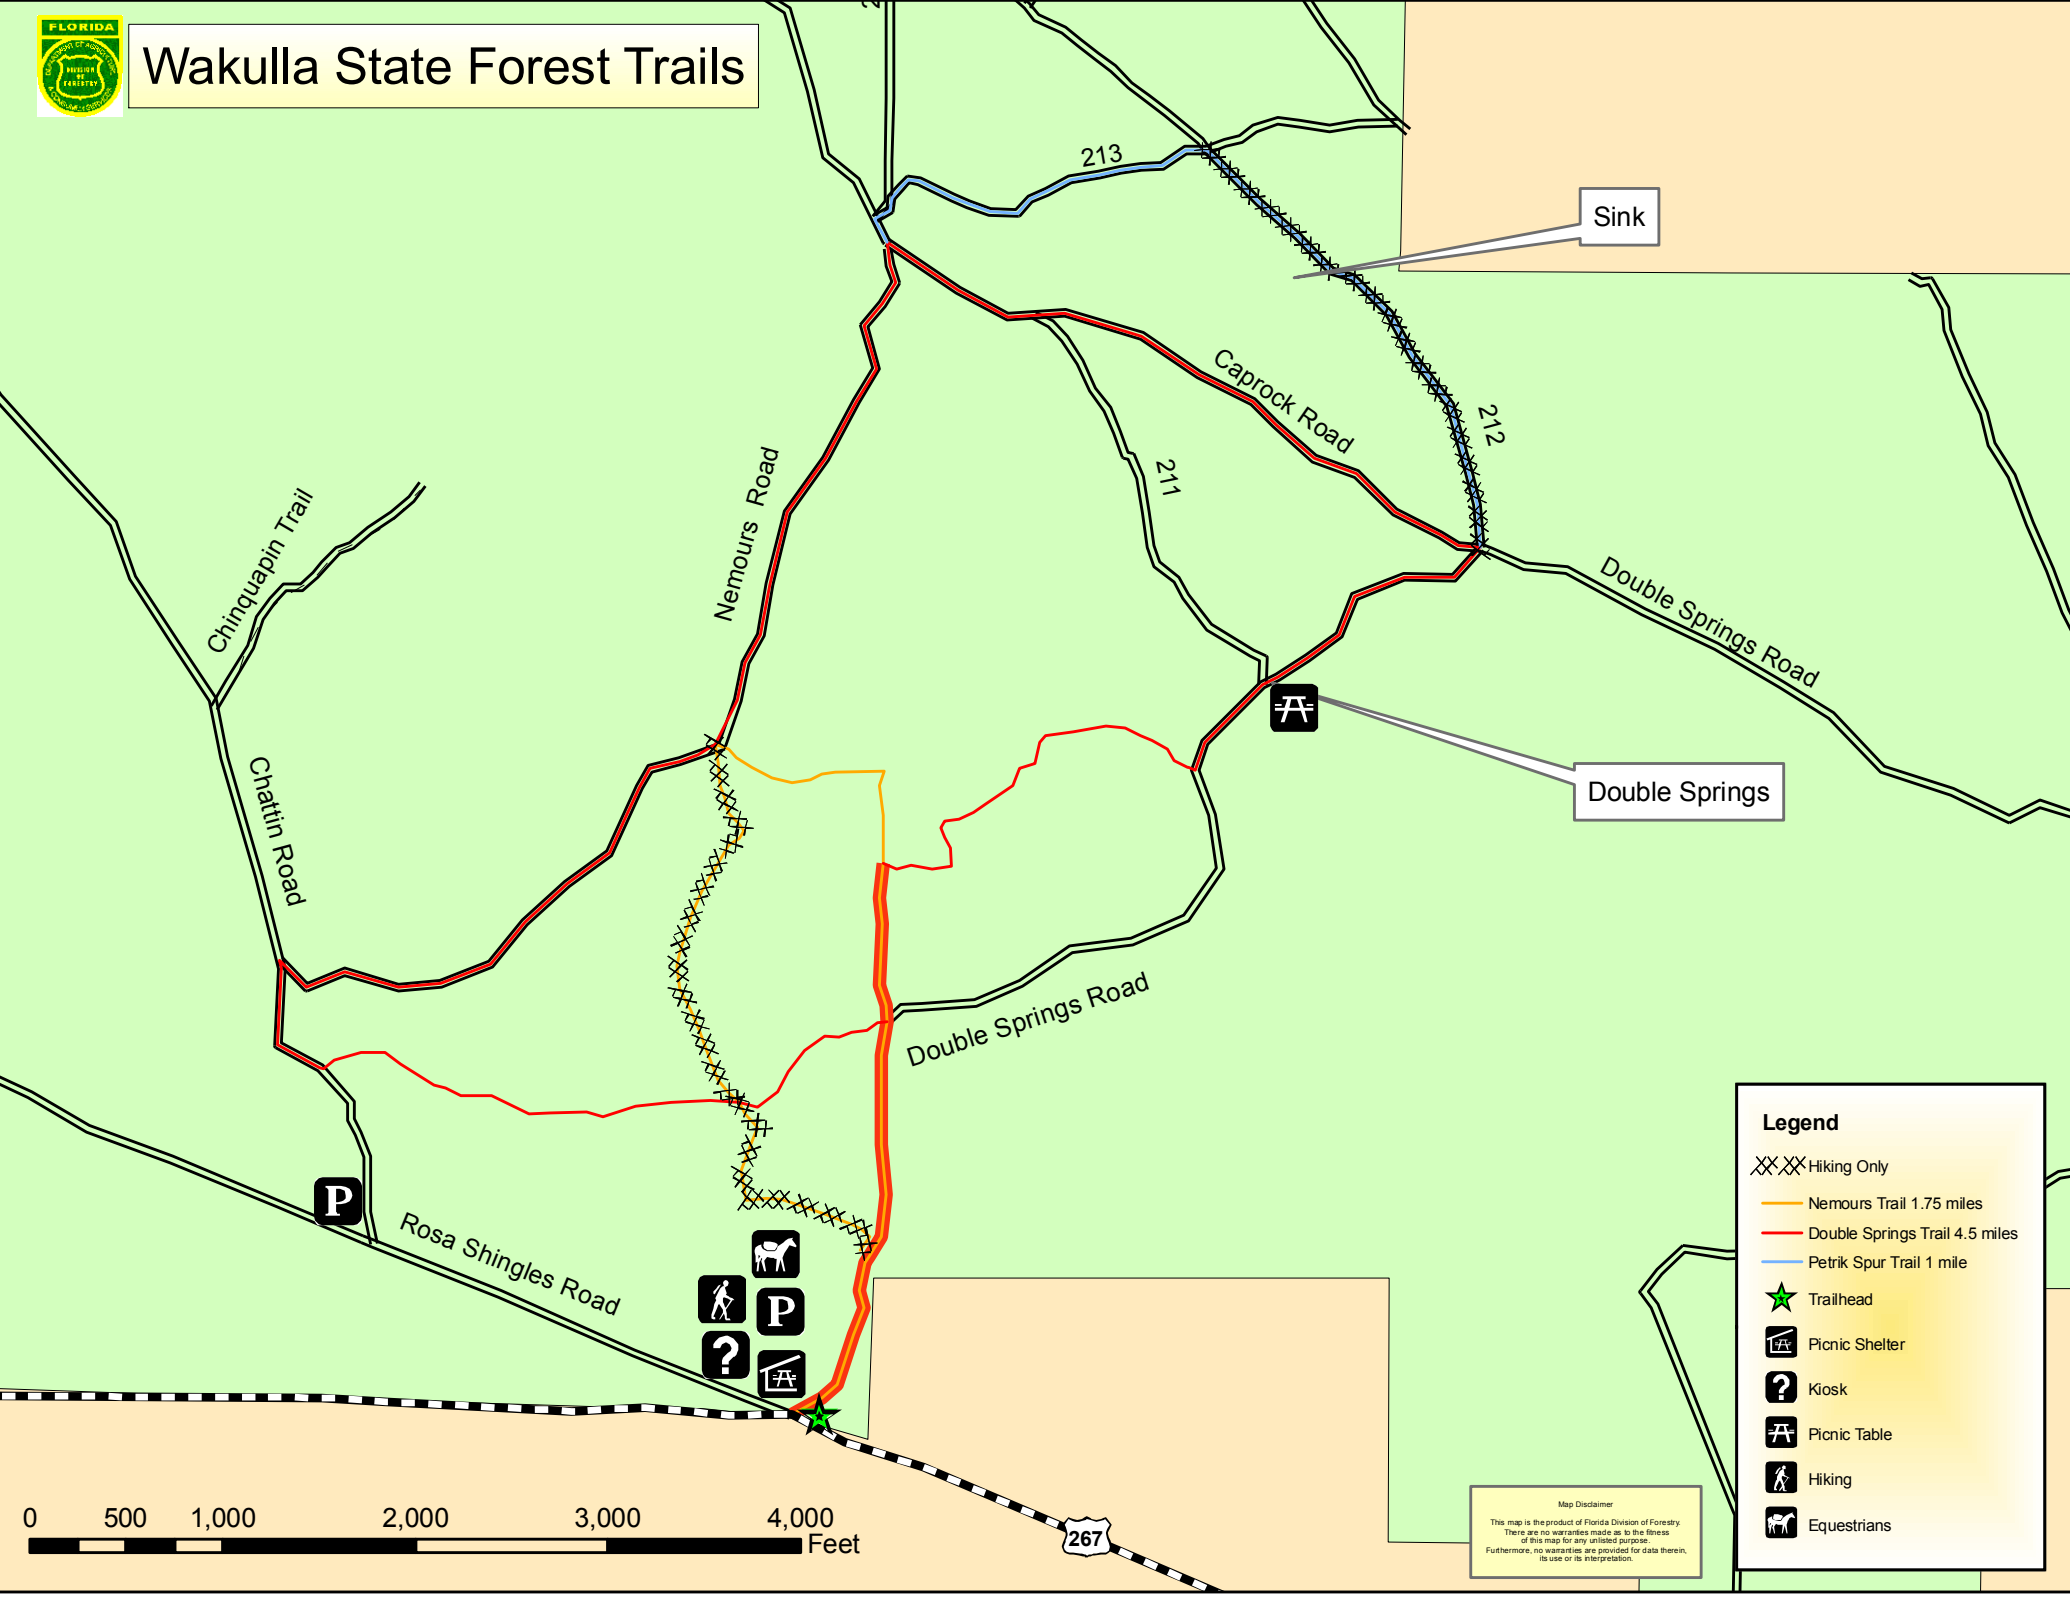

Wakulla State Forest Trails

Legend

- XXXX Hiking Only
- Nemours Trail 1.75 miles
- Double Springs Trail 4.5 miles
- Petrik Spur Trail 1 mile
- ★ Trailhead
- P Picnic Shelter
- ? Kiosk
- ⌘ Picnic Table
- 🚶 Hiking
- 🐎 Equestrians