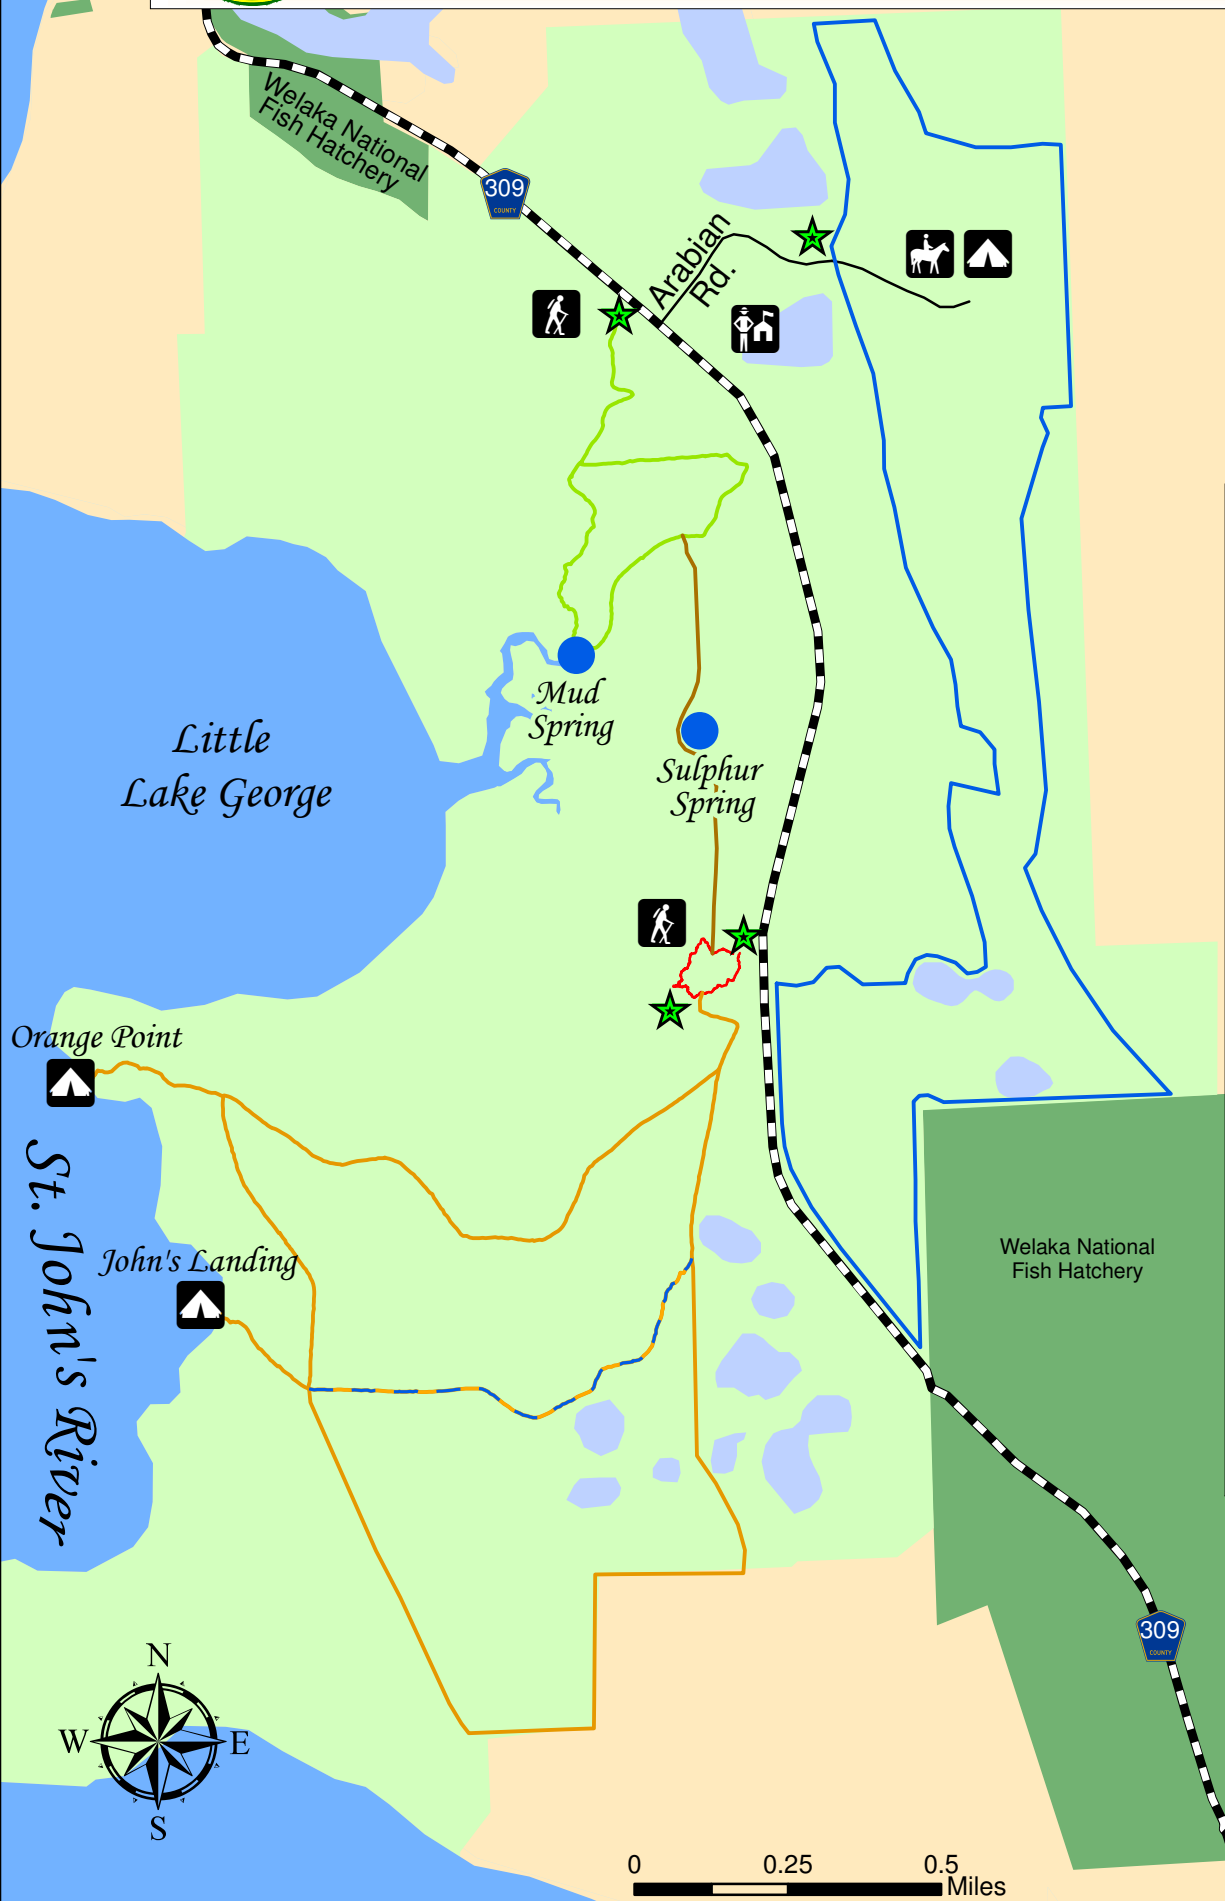

Welaka State Forest

Putnam County

Legend

- State Forest Office
- Primitive Camping
- Equestrian
- Hiking
- Trailhead
- Mud Spring Trail
- Sandhill Horse Trail
- John's Landing Shortcut Trail
- Forest Education Trail
- John's Landing Trail
- Connecting Trail
- Welaka State Forest
- Lakes, Rivers

Map Date: 08/07, sd

DISCLAIMER
 This map is the product of the Florida Division of Forestry. No warranties are provided for data therein, its use, or its interpretation.