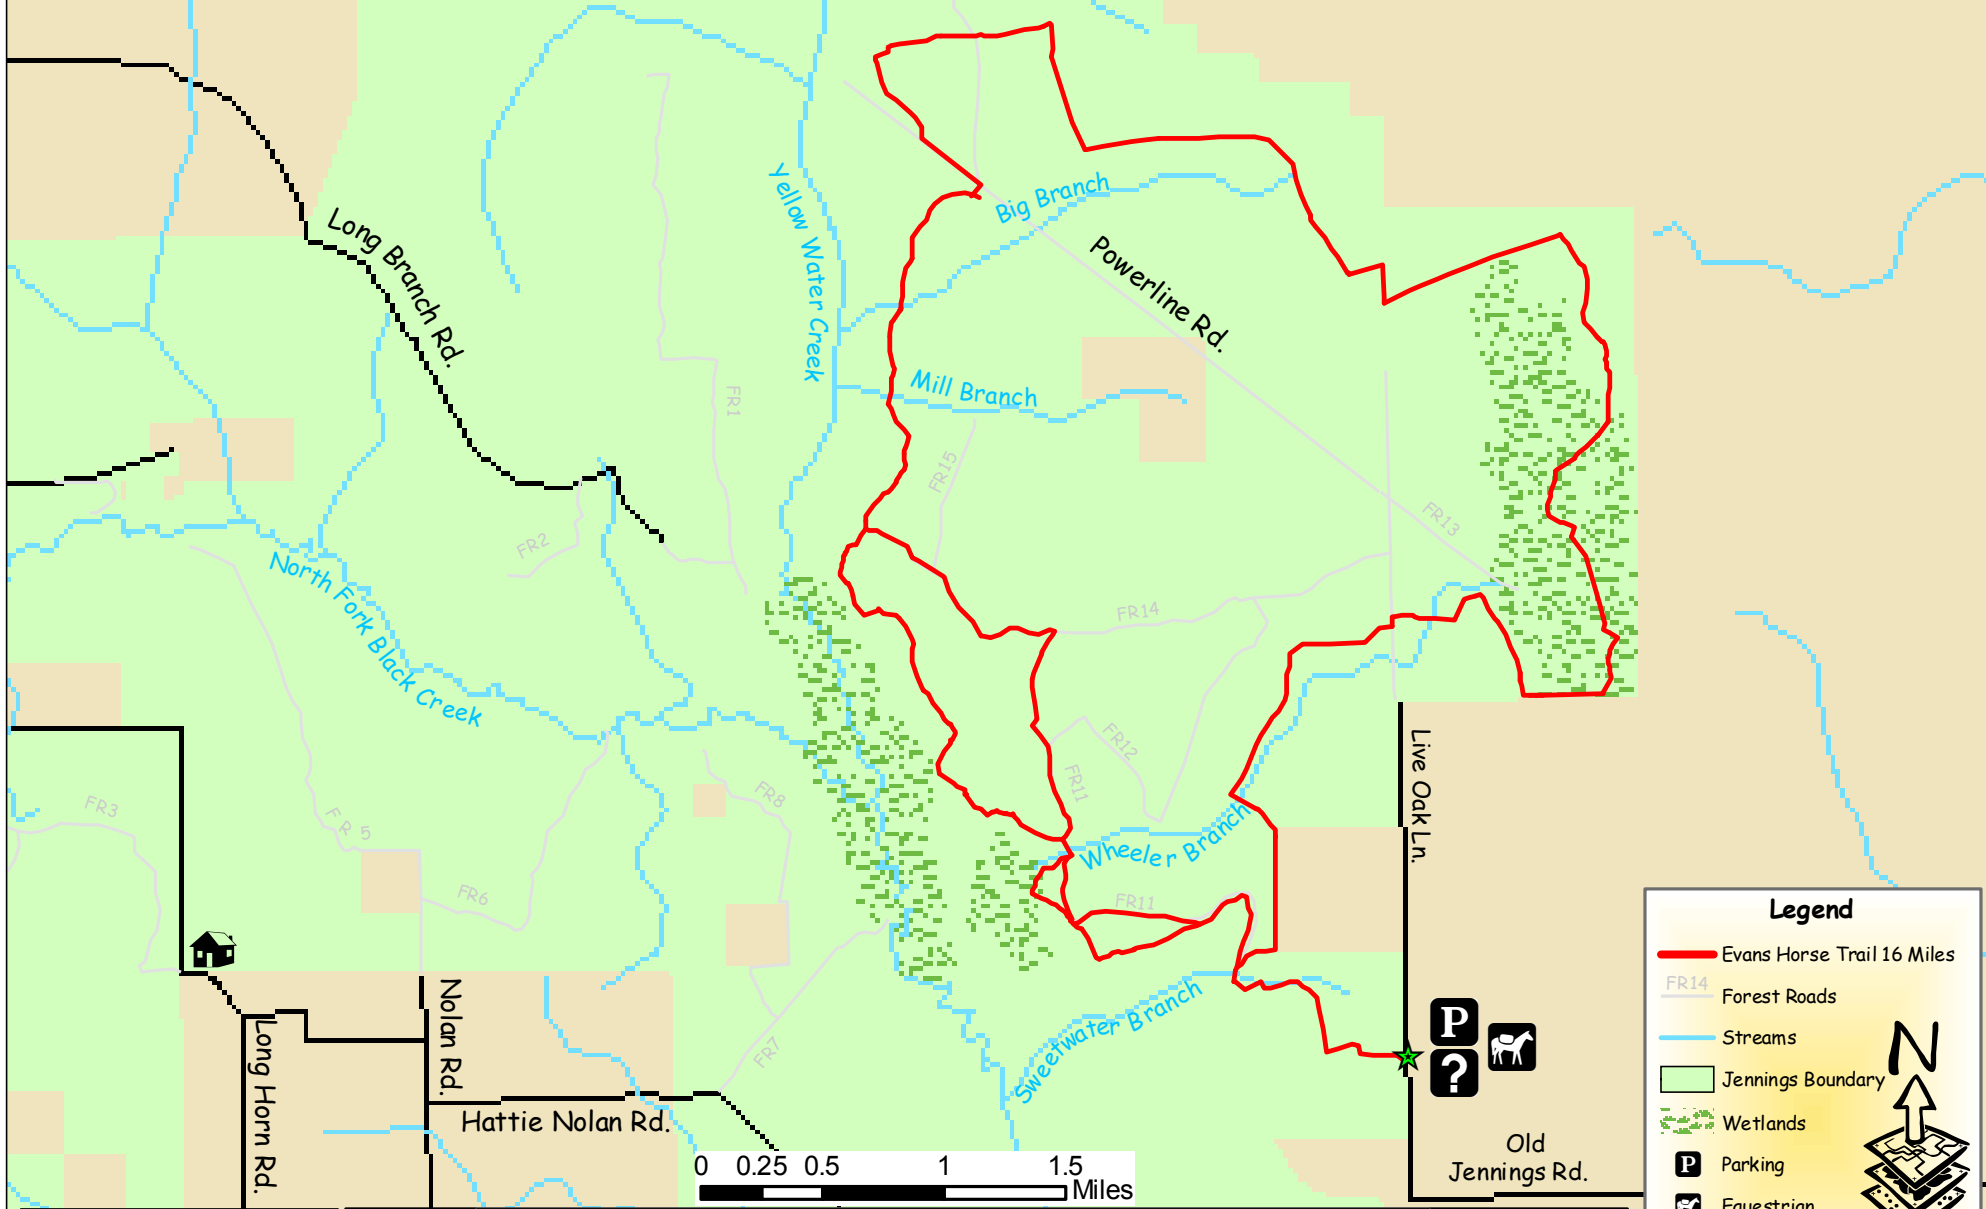

# Jennings Trailtrotter Trails

**Legend**

- Evans Horse Trail 16 Miles
- Forest Roads
- Streams
- Jennings Boundary
- Wetlands
- Parking
- Equestrian
- Kiosk
- Office
- Trail head

Map Date: 10/04, sd

**DISCLAIMER**  
 This map is the product of the Florida Division of Forestry. No warranties are provided for data therein, its use, or its interpretation.

## Space, Solitude, Self Reliance