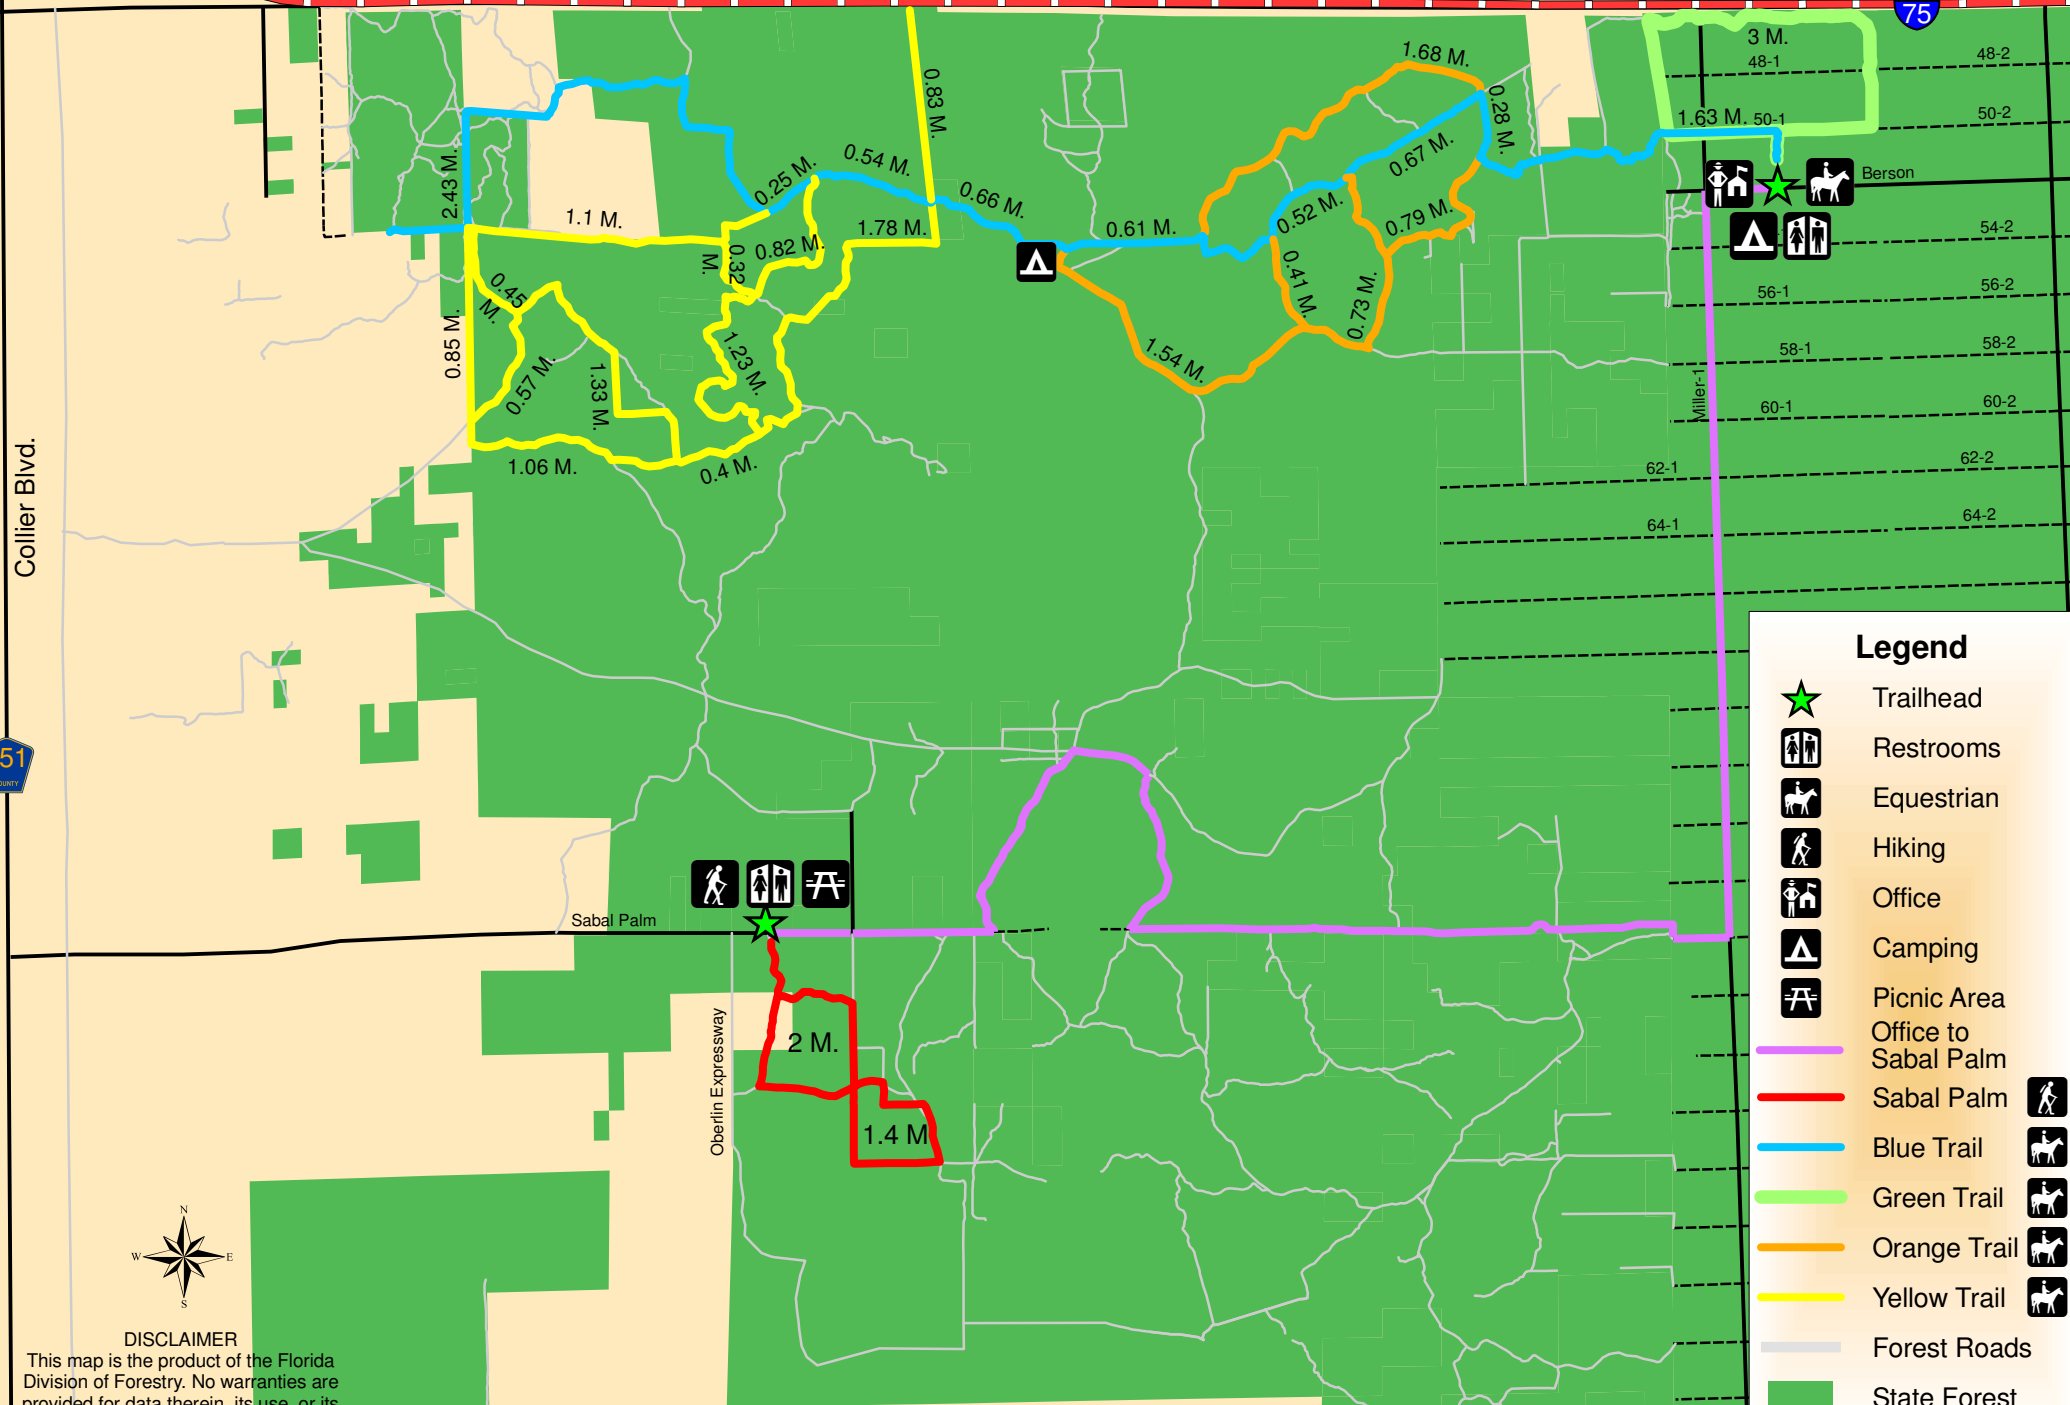

Picayune Strand State Forest

Trail Map

Everglades Blvd.

Collier Blvd.

Legend

- Trailhead
- Restrooms
- Equestrian
- Hiking
- Office
- Camping
- Picnic Area
- Office to Sabal Palm
- Sabal Palm
- Blue Trail
- Green Trail
- Orange Trail
- Yellow Trail
- Forest Roads
- State Forest

DISCLAIMER
 This map is the product of the Florida Division of Forestry. No warranties are provided for data therein, its use, or its interpretation.