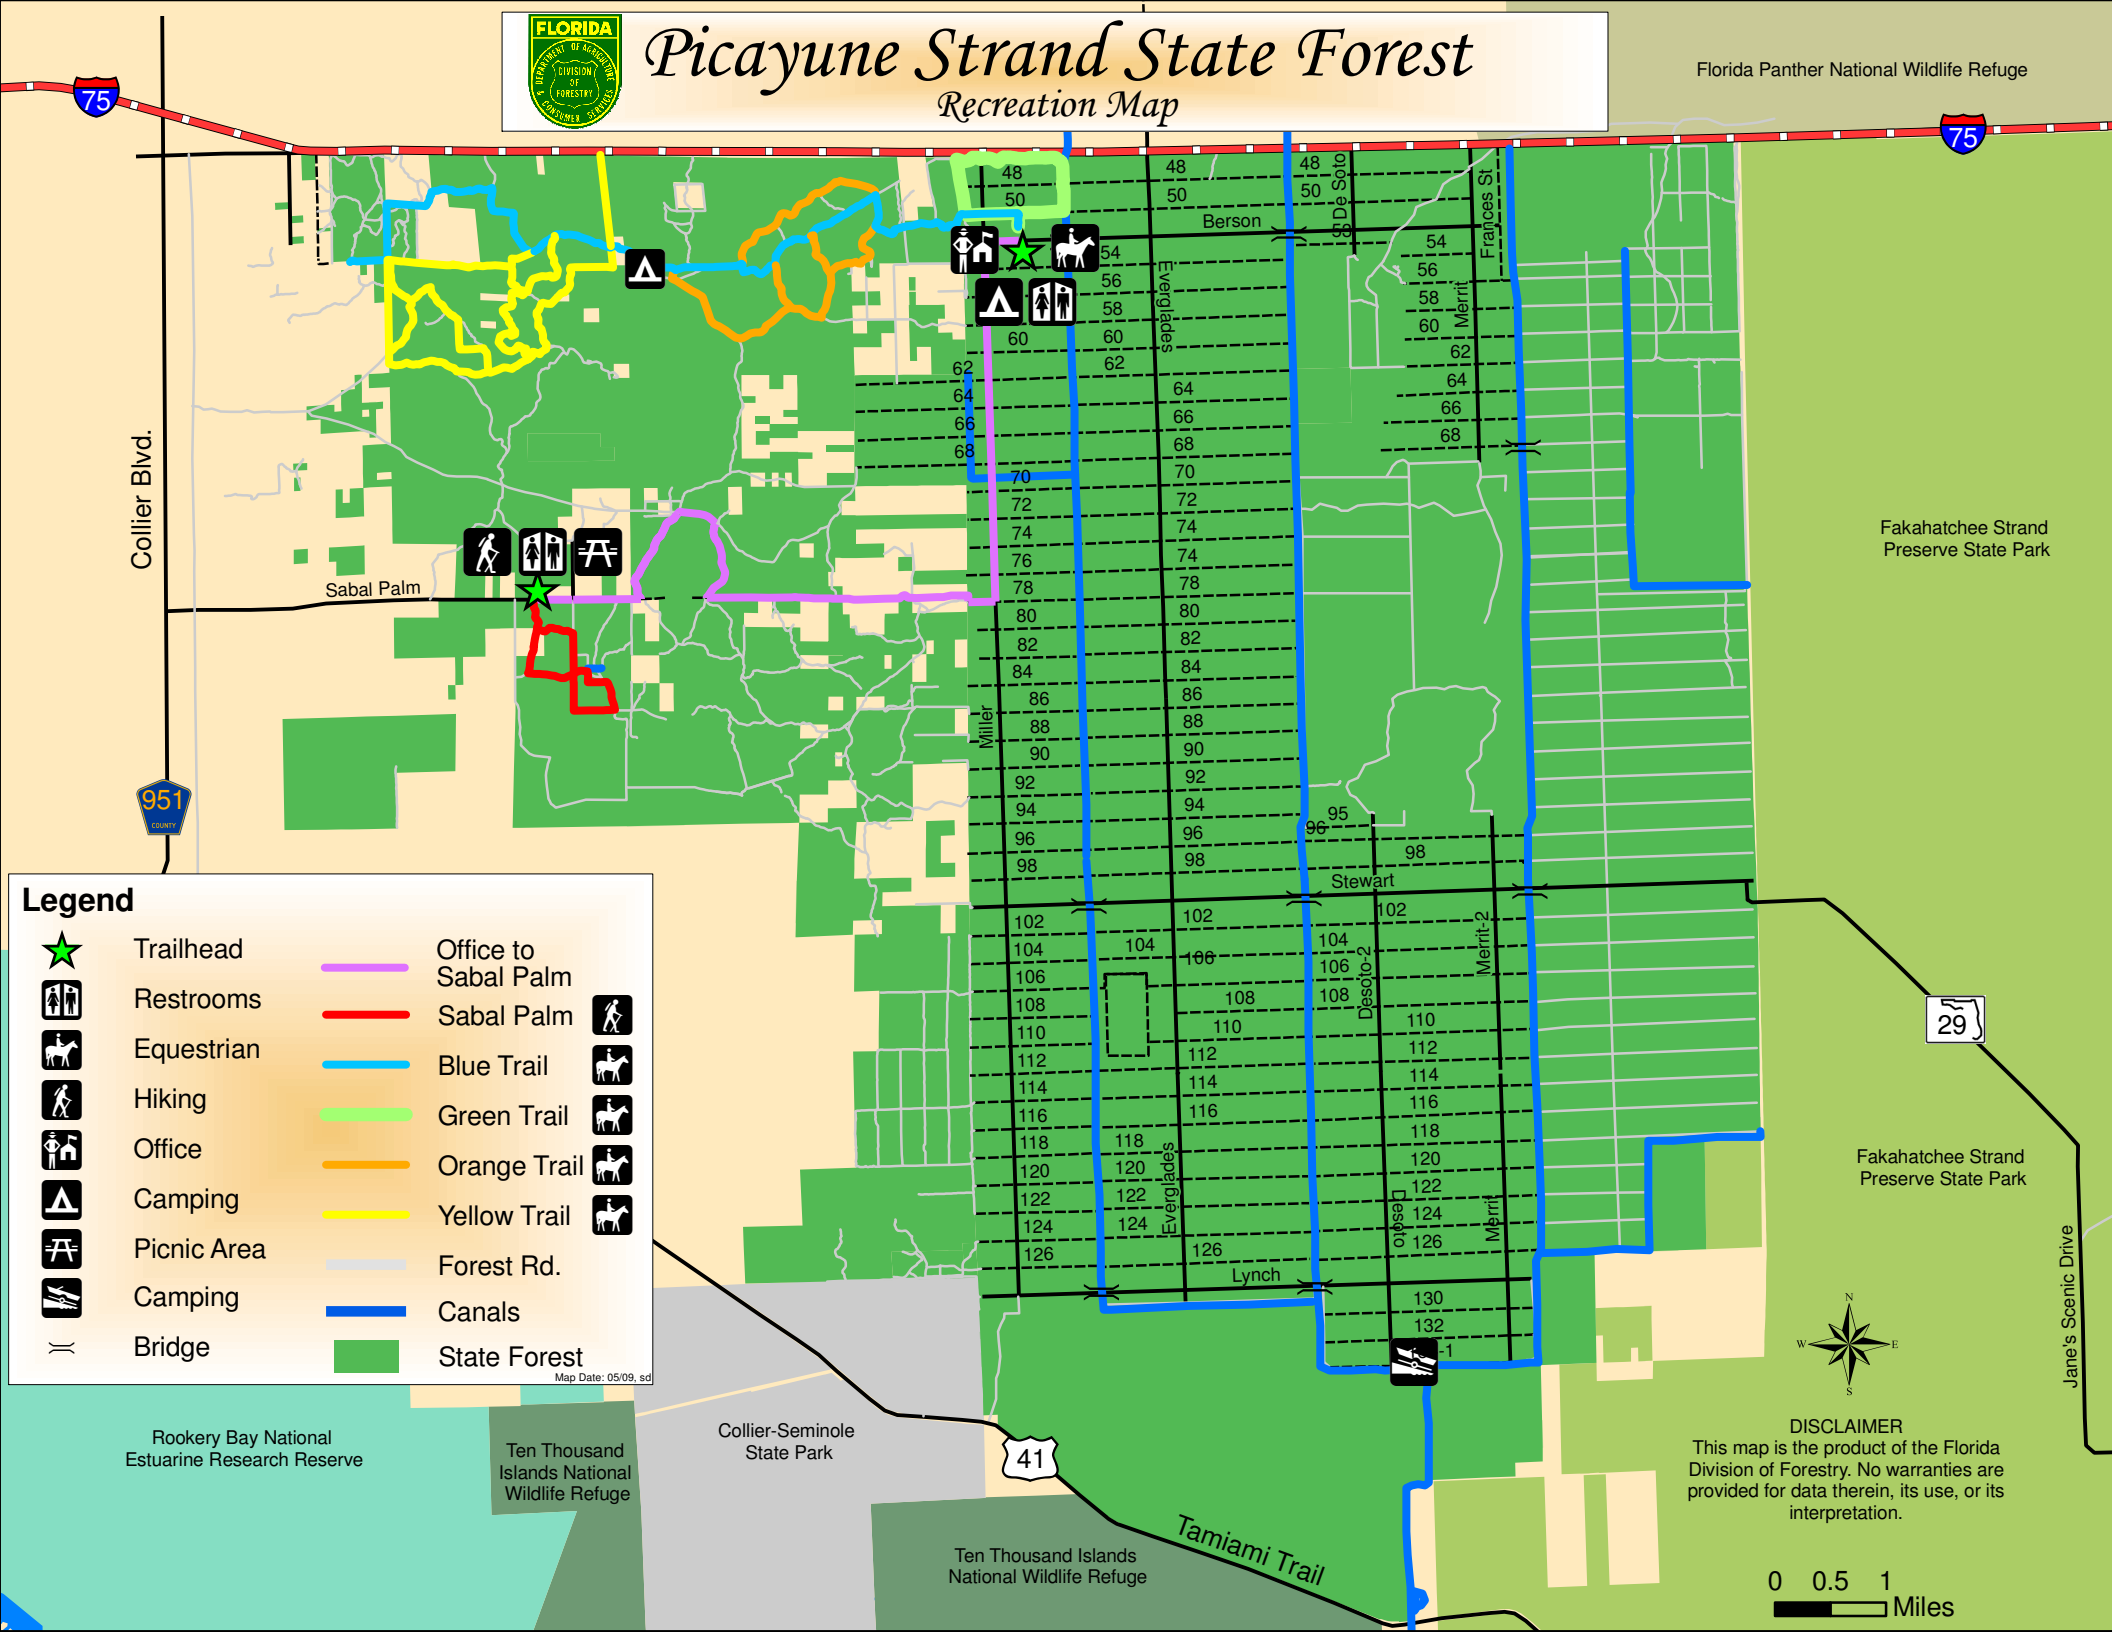

Picayune Strand State Forest

Recreation Map

Florida Panther National Wildlife Refuge

Legend

- Trailhead
- Restrooms
- Equestrian
- Hiking
- Office
- Camping
- Picnic Area
- Camping
- Bridge
- Office to Sabal Palm
- Sabal Palm
- Blue Trail
- Green Trail
- Orange Trail
- Yellow Trail
- Forest Rd.
- Canals
- State Forest
-
-
-
-
-
-
-
-

Map Date: 05/09, sd

Rookery Bay National Estuarine Research Reserve

Ten Thousand Islands National Wildlife Refuge

Collier-Seminole State Park

Ten Thousand Islands National Wildlife Refuge

Fakahatchee Strand Preserve State Park

Fakahatchee Strand Preserve State Park

DISCLAIMER
This map is the product of the Florida Division of Forestry. No warranties are provided for data therein, its use, or its interpretation.

Jane's Scenic Drive