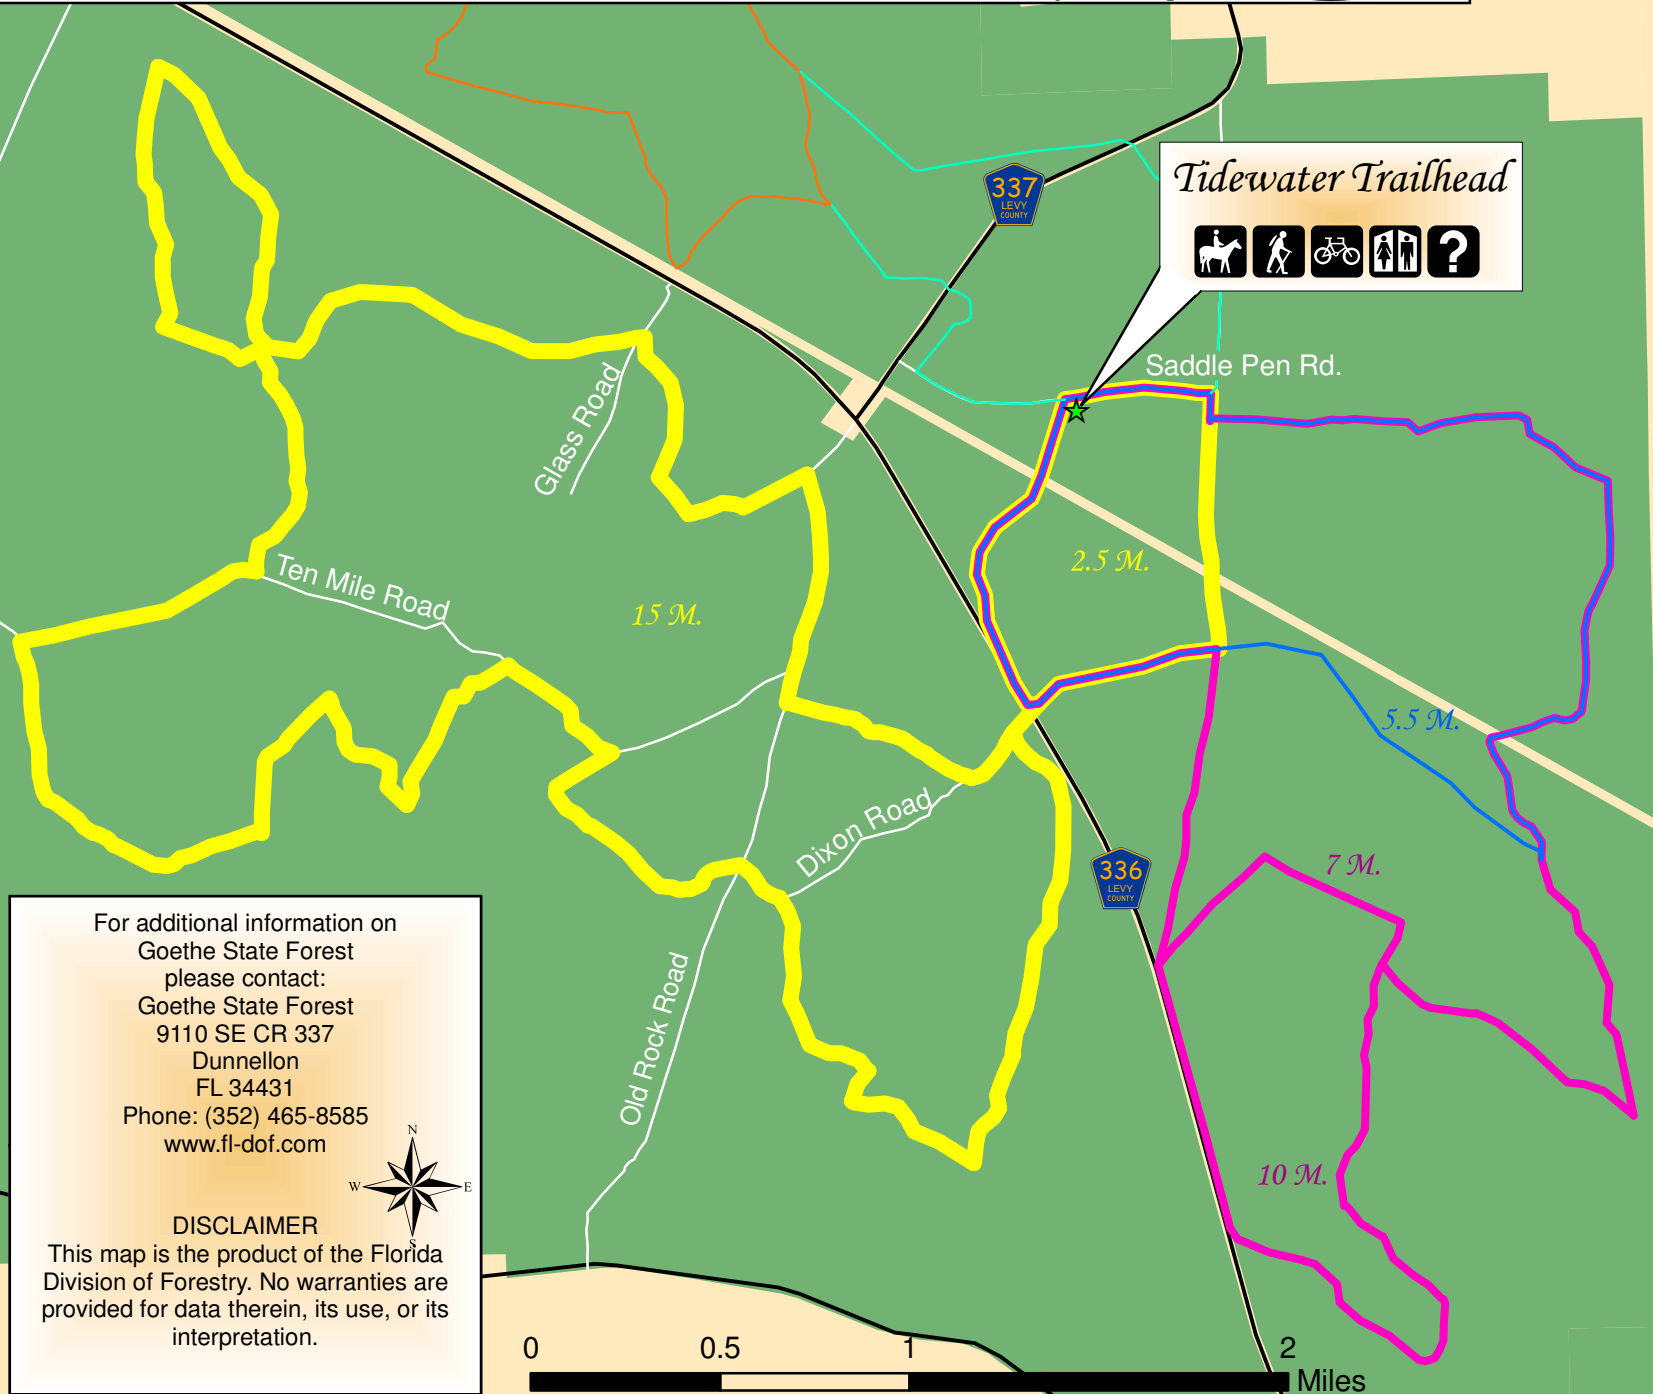

Welcome
Goethe State Forest
 Tidewater Trails

Tidewater Trailhead

Legend

- Bicycle
- Hiking
- Equestrian
- Kiosk
- Restrooms
- Trailhead
- Blue Trail
- Yellow Trail
- Purple Trail
- Connector Trail
- Apex Trail

For additional information on Goethe State Forest please contact:
 Goethe State Forest
 9110 SE CR 337
 Dunnellon
 FL 34431
 Phone: (352) 465-8585
 www.fl-dof.com

DISCLAIMER
 This map is the product of the Florida Division of Forestry. No warranties are provided for data therein, its use, or its interpretation.