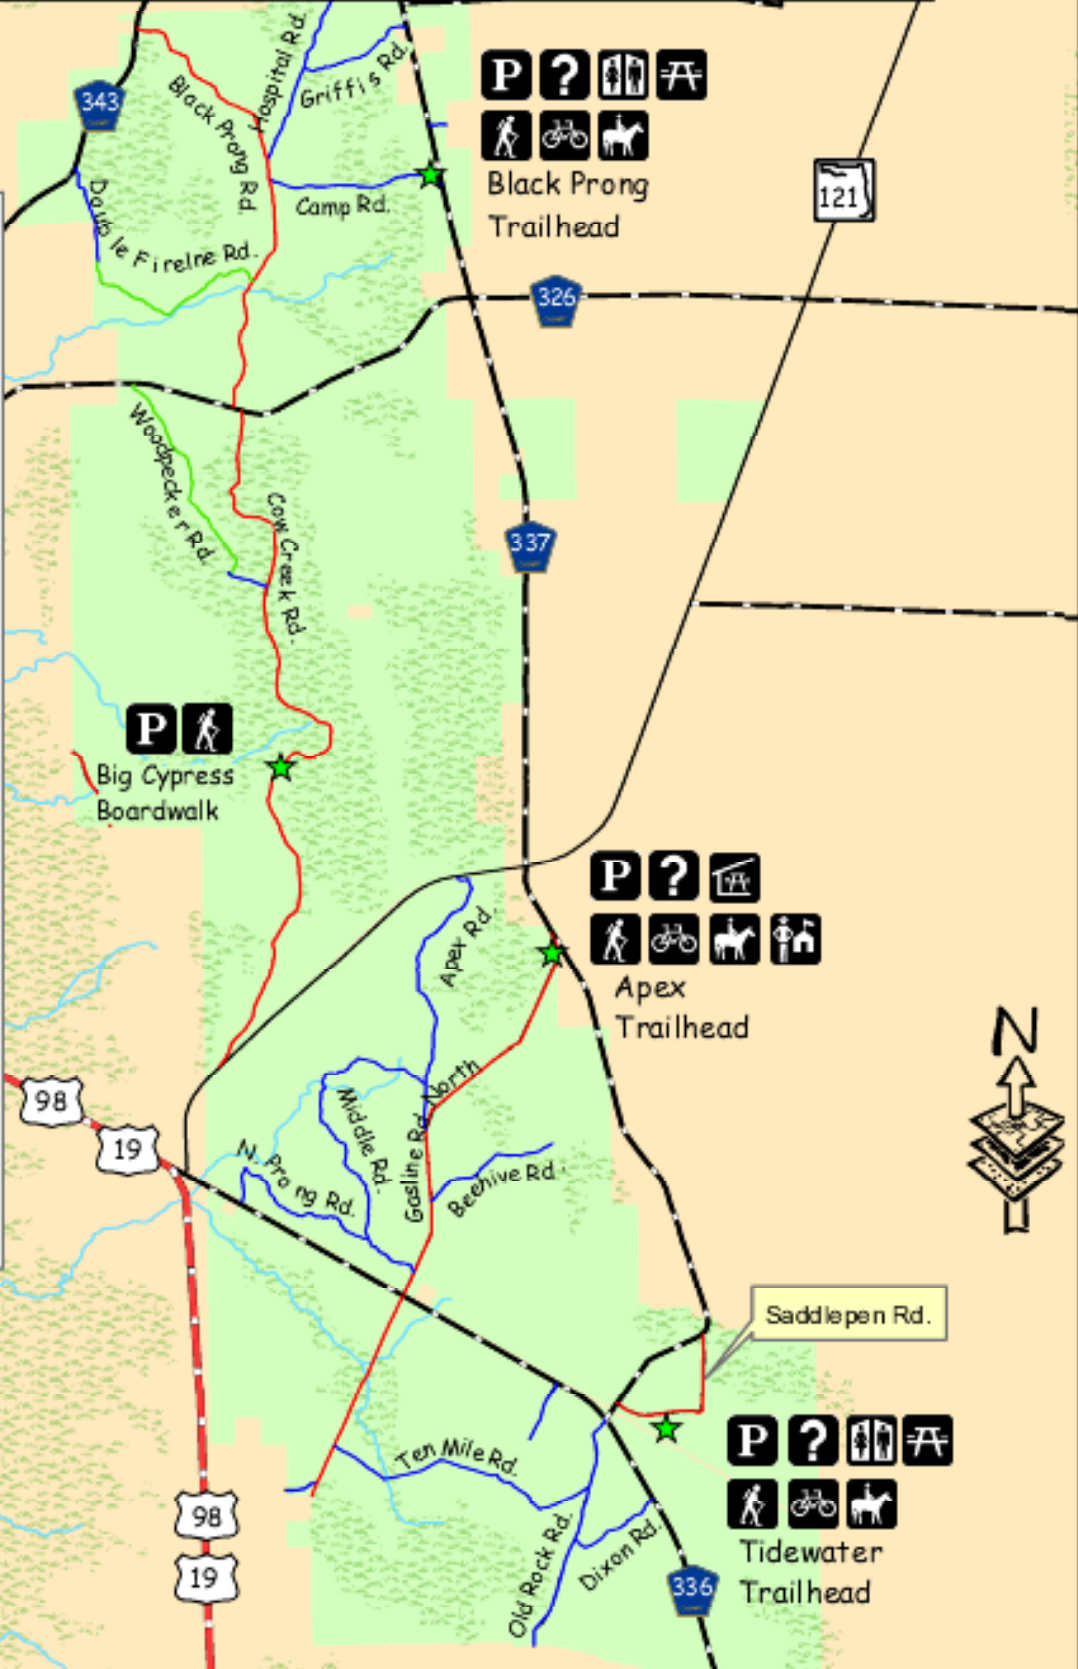

Goethe

Legend

- US Highway
- County Road
- Roads
- Primary Rd.
- Secondary Rd.
- Tertiary Rd.
- Streams
- Goethe Boundary
- Wetlands
- Parking
- Restrooms
- Kiosk
- State Forest Office
- Picnic Shelter
- Picnic
- Hiking
- Equestrian
- Bicycle
- Trailhead

Map Date: 12/2014, cad

DISCLAIMER
This map is the product of the Florida Division of Forestry. No warranties are provided for data therein, its use, or its interpretation.

Public Access
All displayed roads are open daily. There are no periodic road closures or openings.