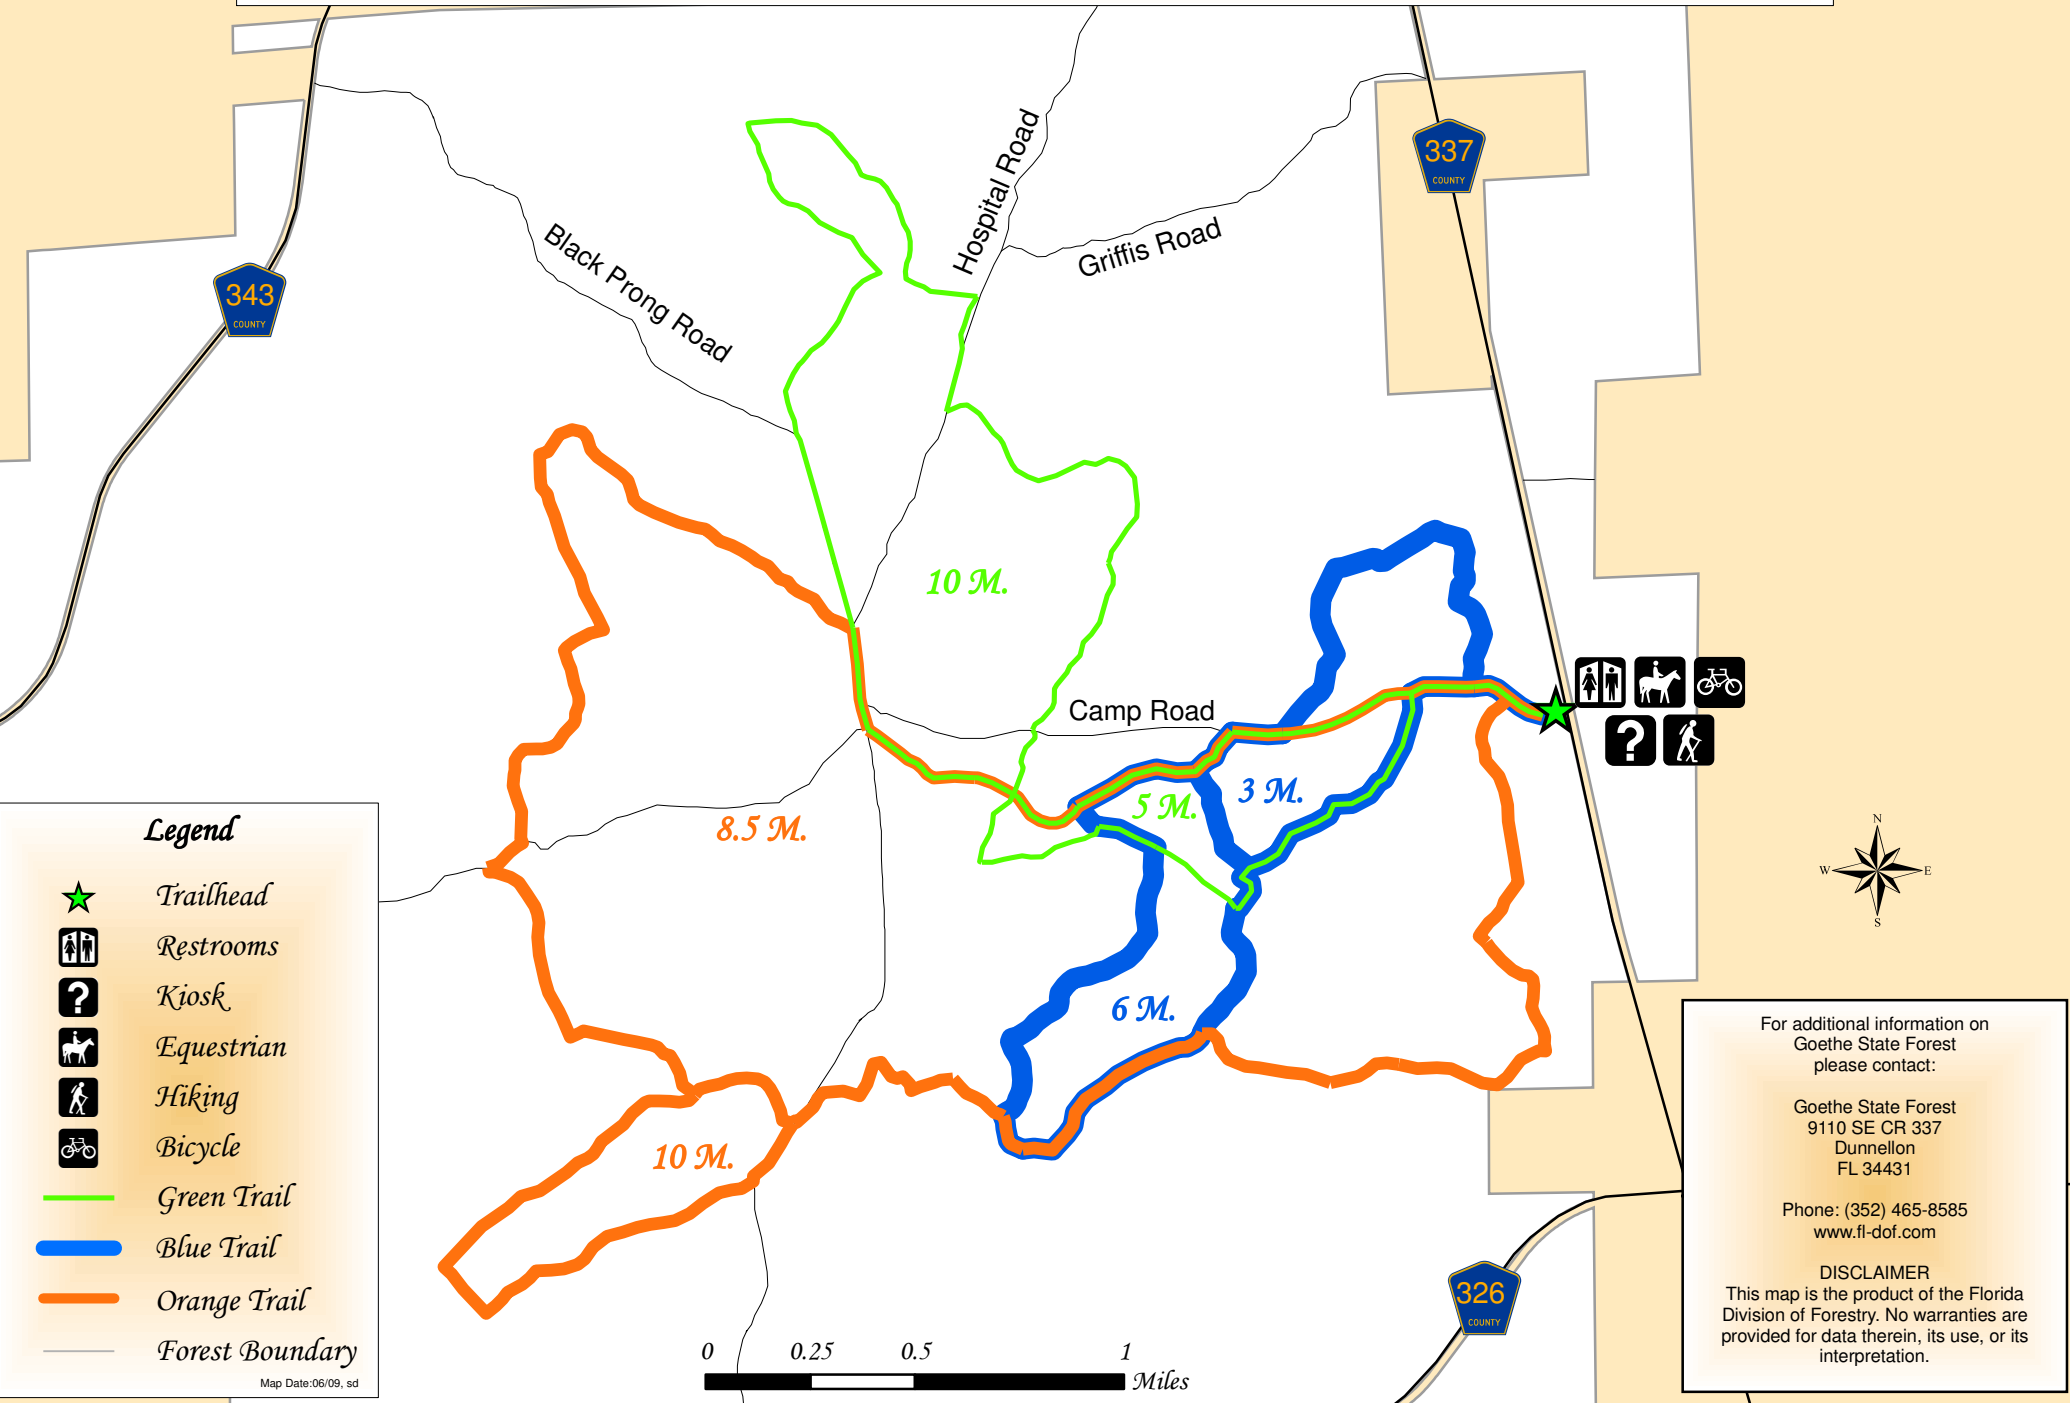

# Goethe State Forest

## Black Prong Trails

### Legend

- Trailhead
- Restrooms
- Kiosk
- Equestrian
- Hiking
- Bicycle
- Green Trail
- Blue Trail
- Orange Trail
- Forest Boundary

Map Date: 06/09, sd

For additional information on Goethe State Forest please contact: