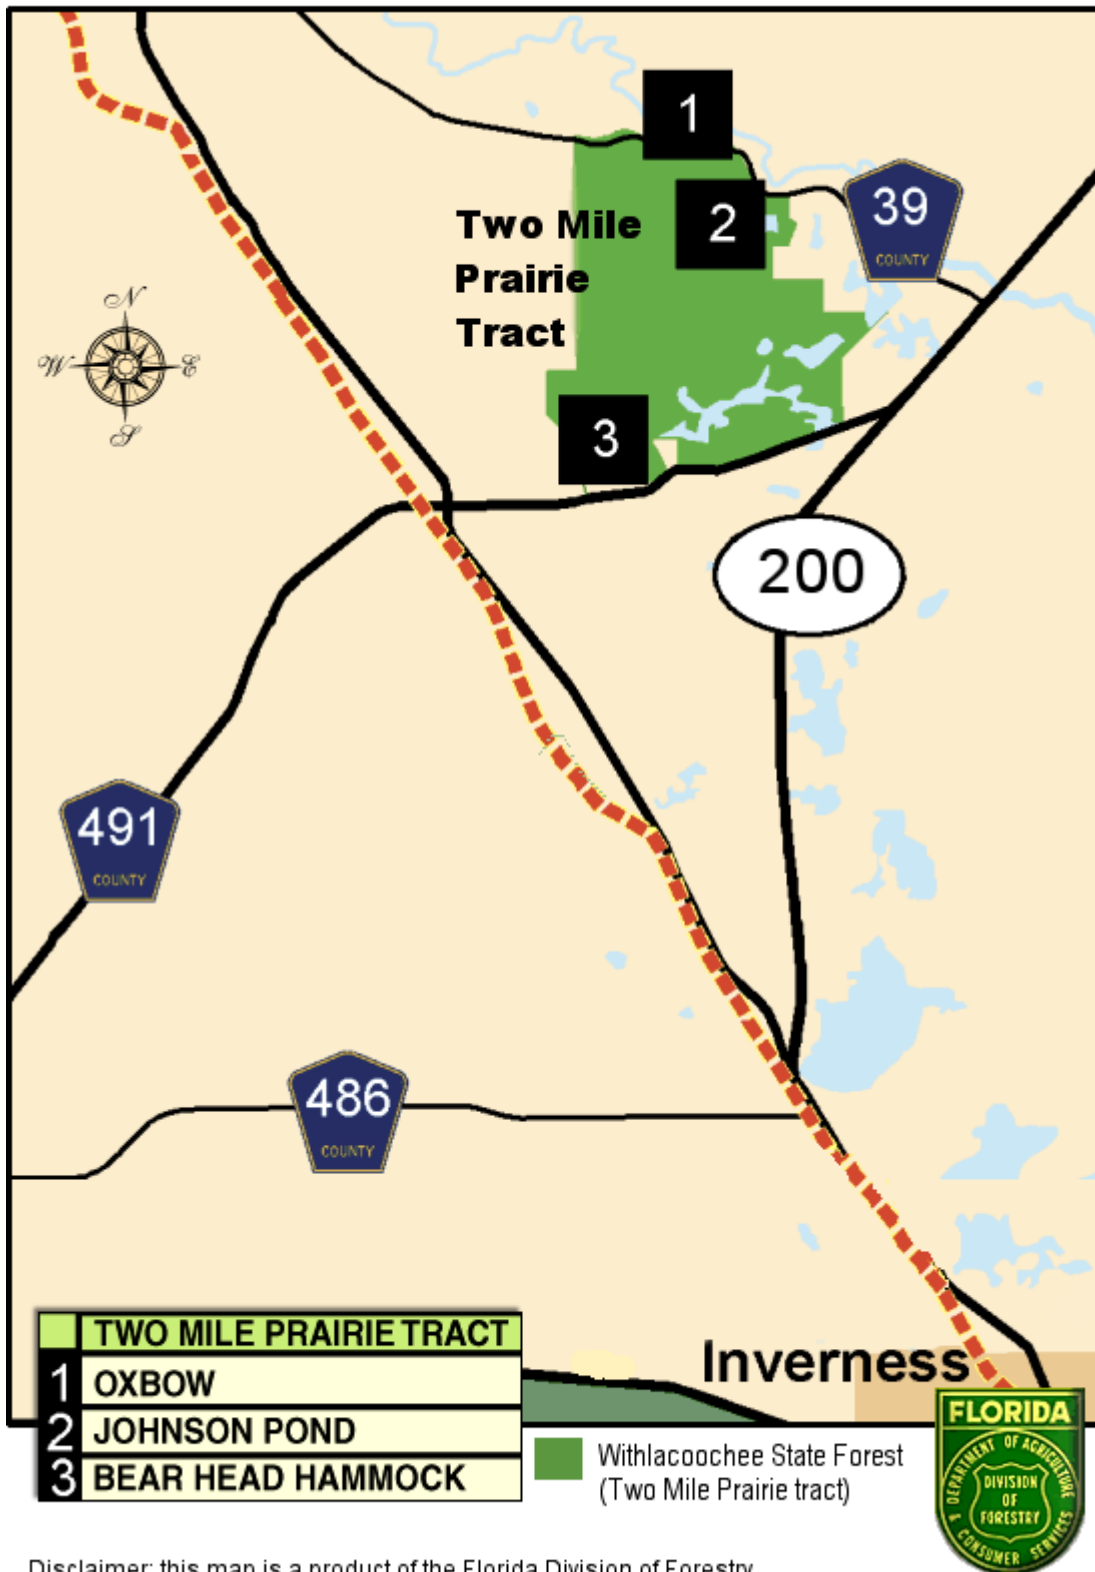

Withlacoochee State Forest: Map of the Two Mile Prairie Tract

Disclaimer: this map is a product of the Florida Division of Forestry.  
No warranties are provided for the data therein, its use or its interpretation. July, 2007