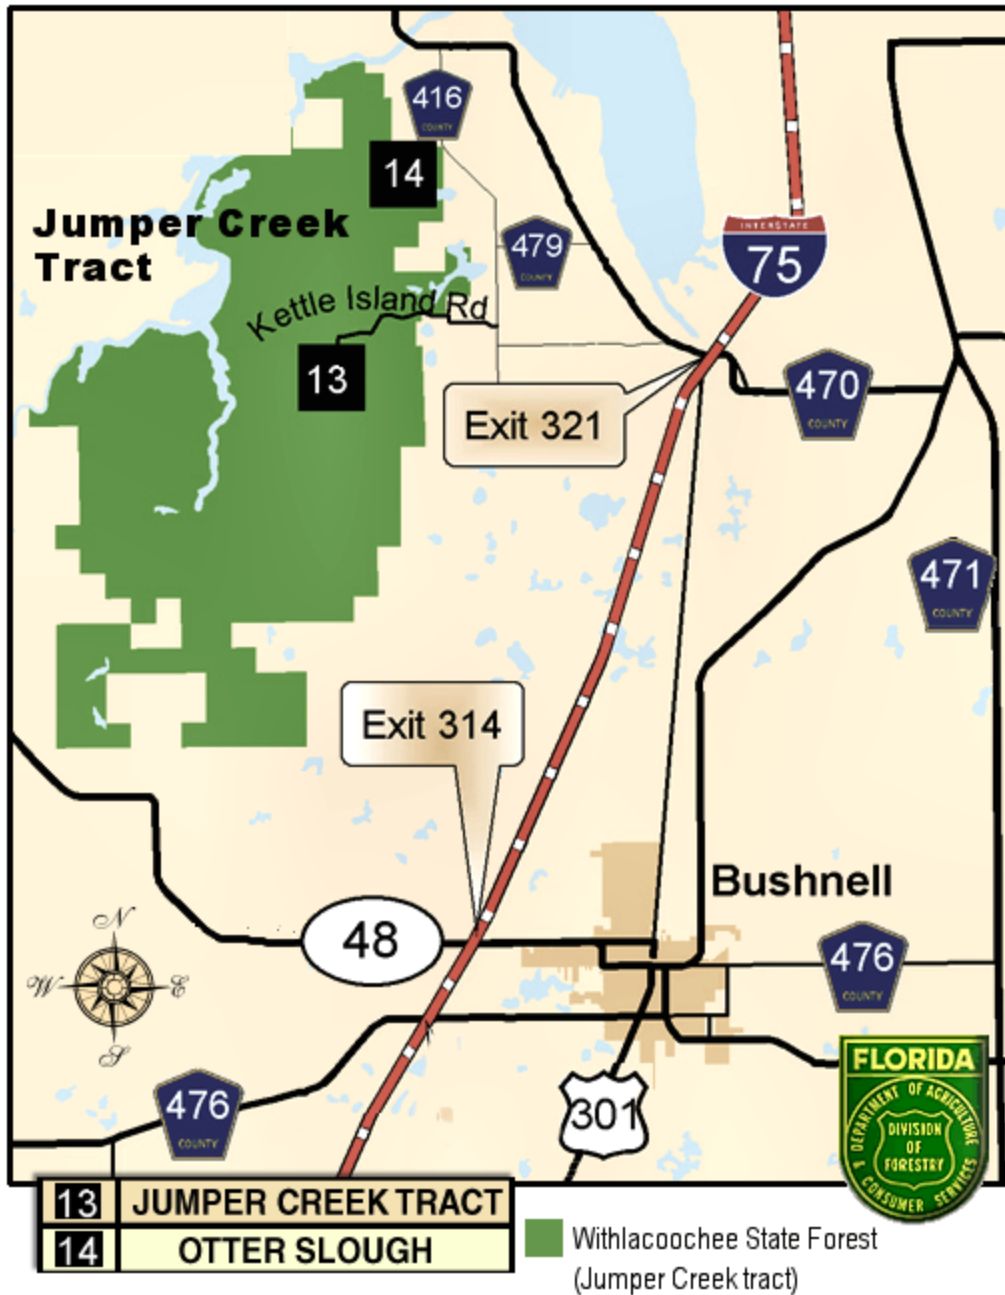

Withlacoochee State Forest:
Map of the Jumper Creek Tract

Disclaimer: this map is a product of the Florida Division of Forestry. No warranties are provided for the data therein, its use or its interpretation. July, 2007