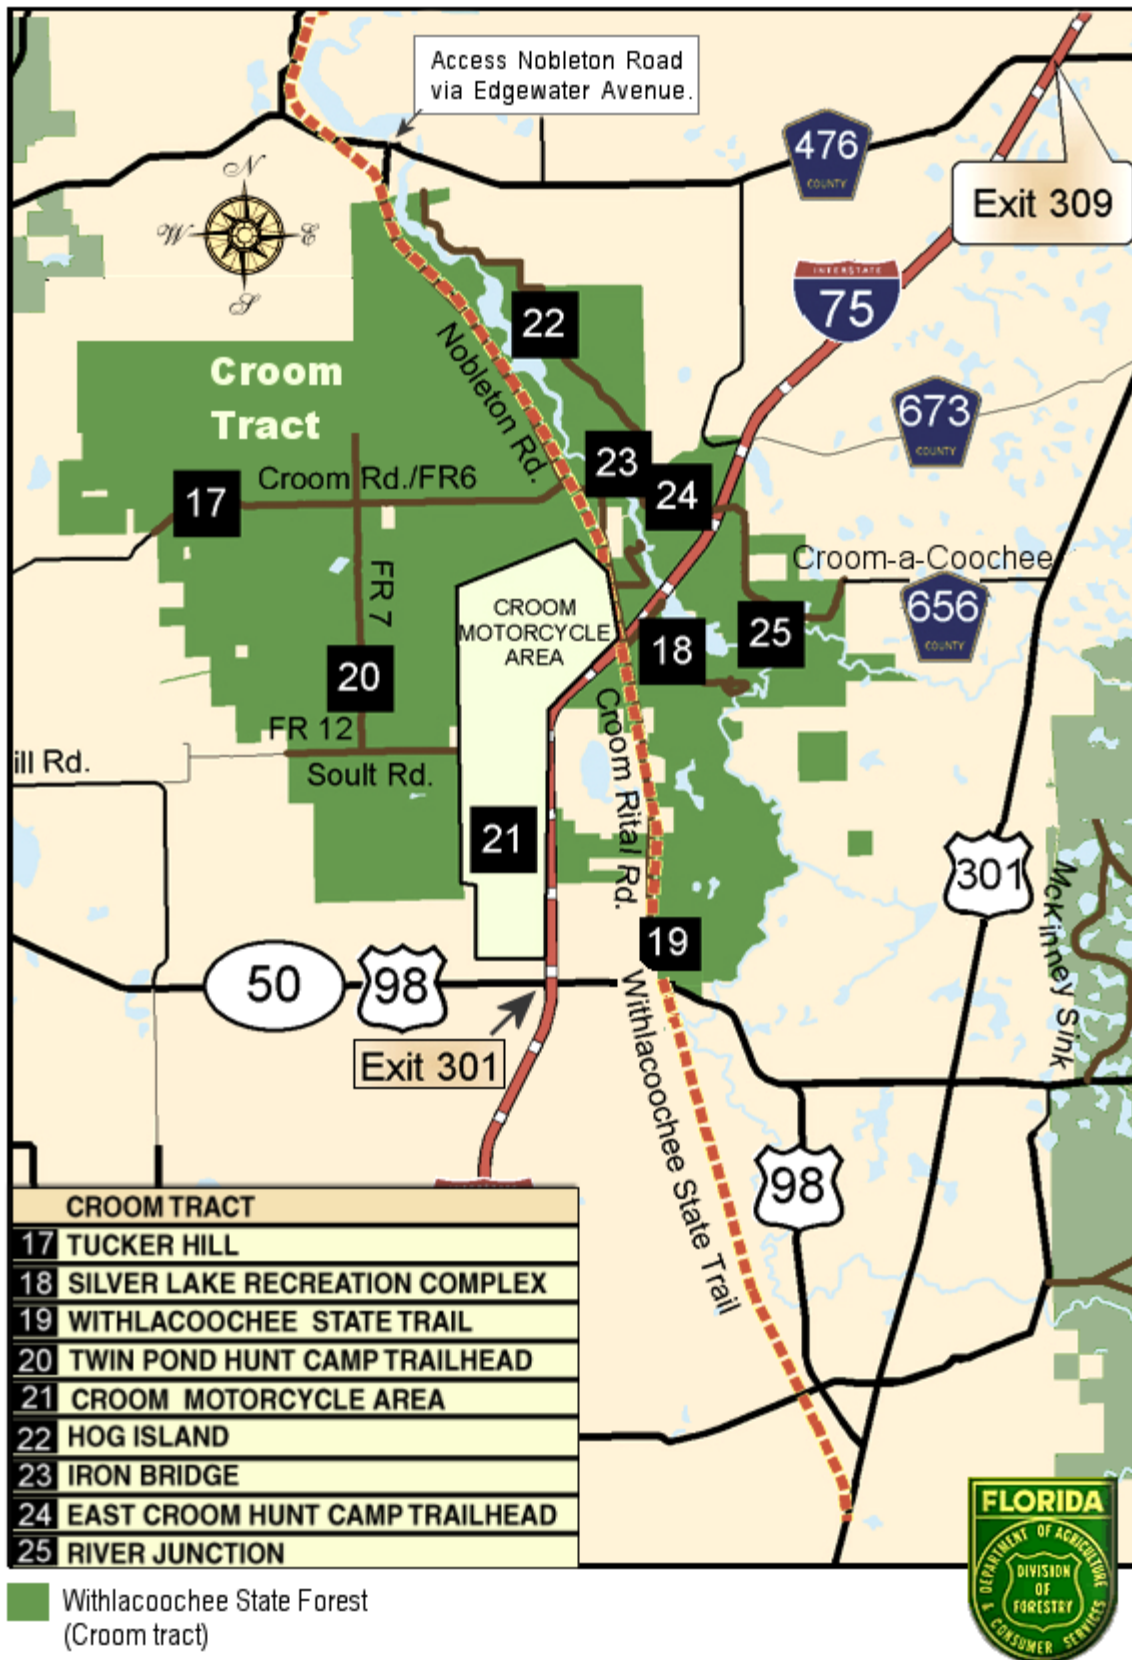

# Withlacoochee State Forest: Map of the Croom Tract

Disclaimer: this map is a product of the Florida Division of Forestry.  
 No warranties are provided for the data therein, its use or its interpretation. July, 2007