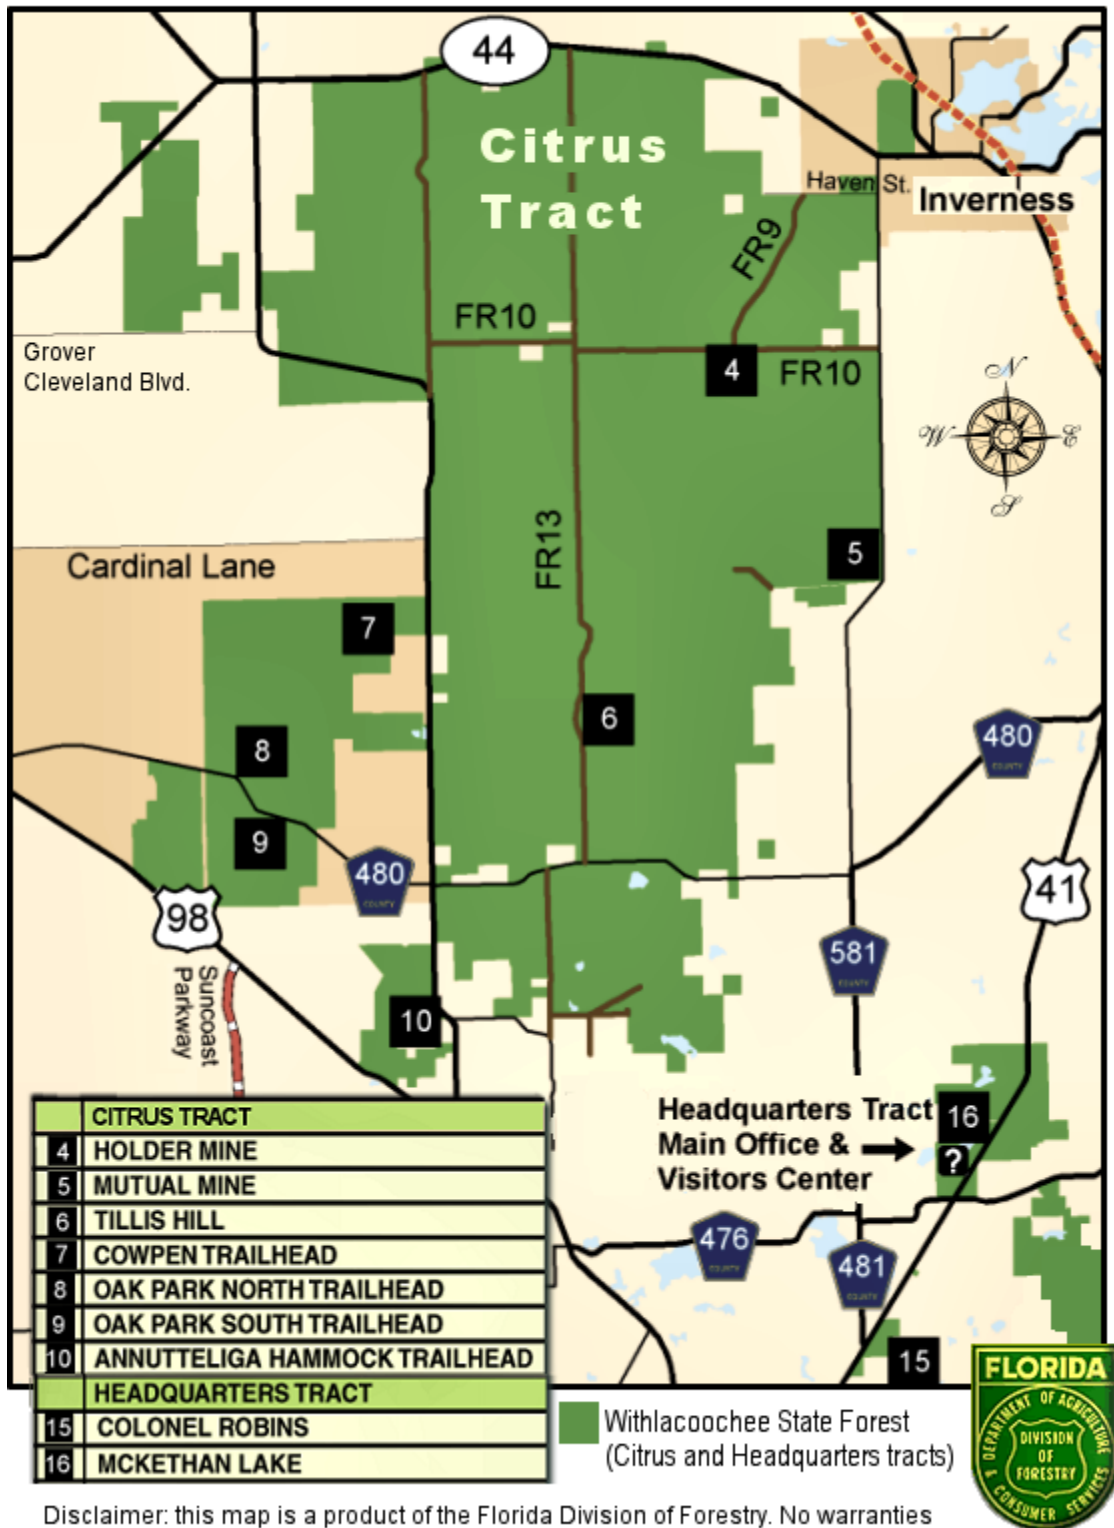

Withlacoochee State Forest:
Map of the Citrus and Headquarters Tracts

Disclaimer: this map is a product of the Florida Division of Forestry. No warranties are provided for the data therein, its use or its interpretation. July, 2007